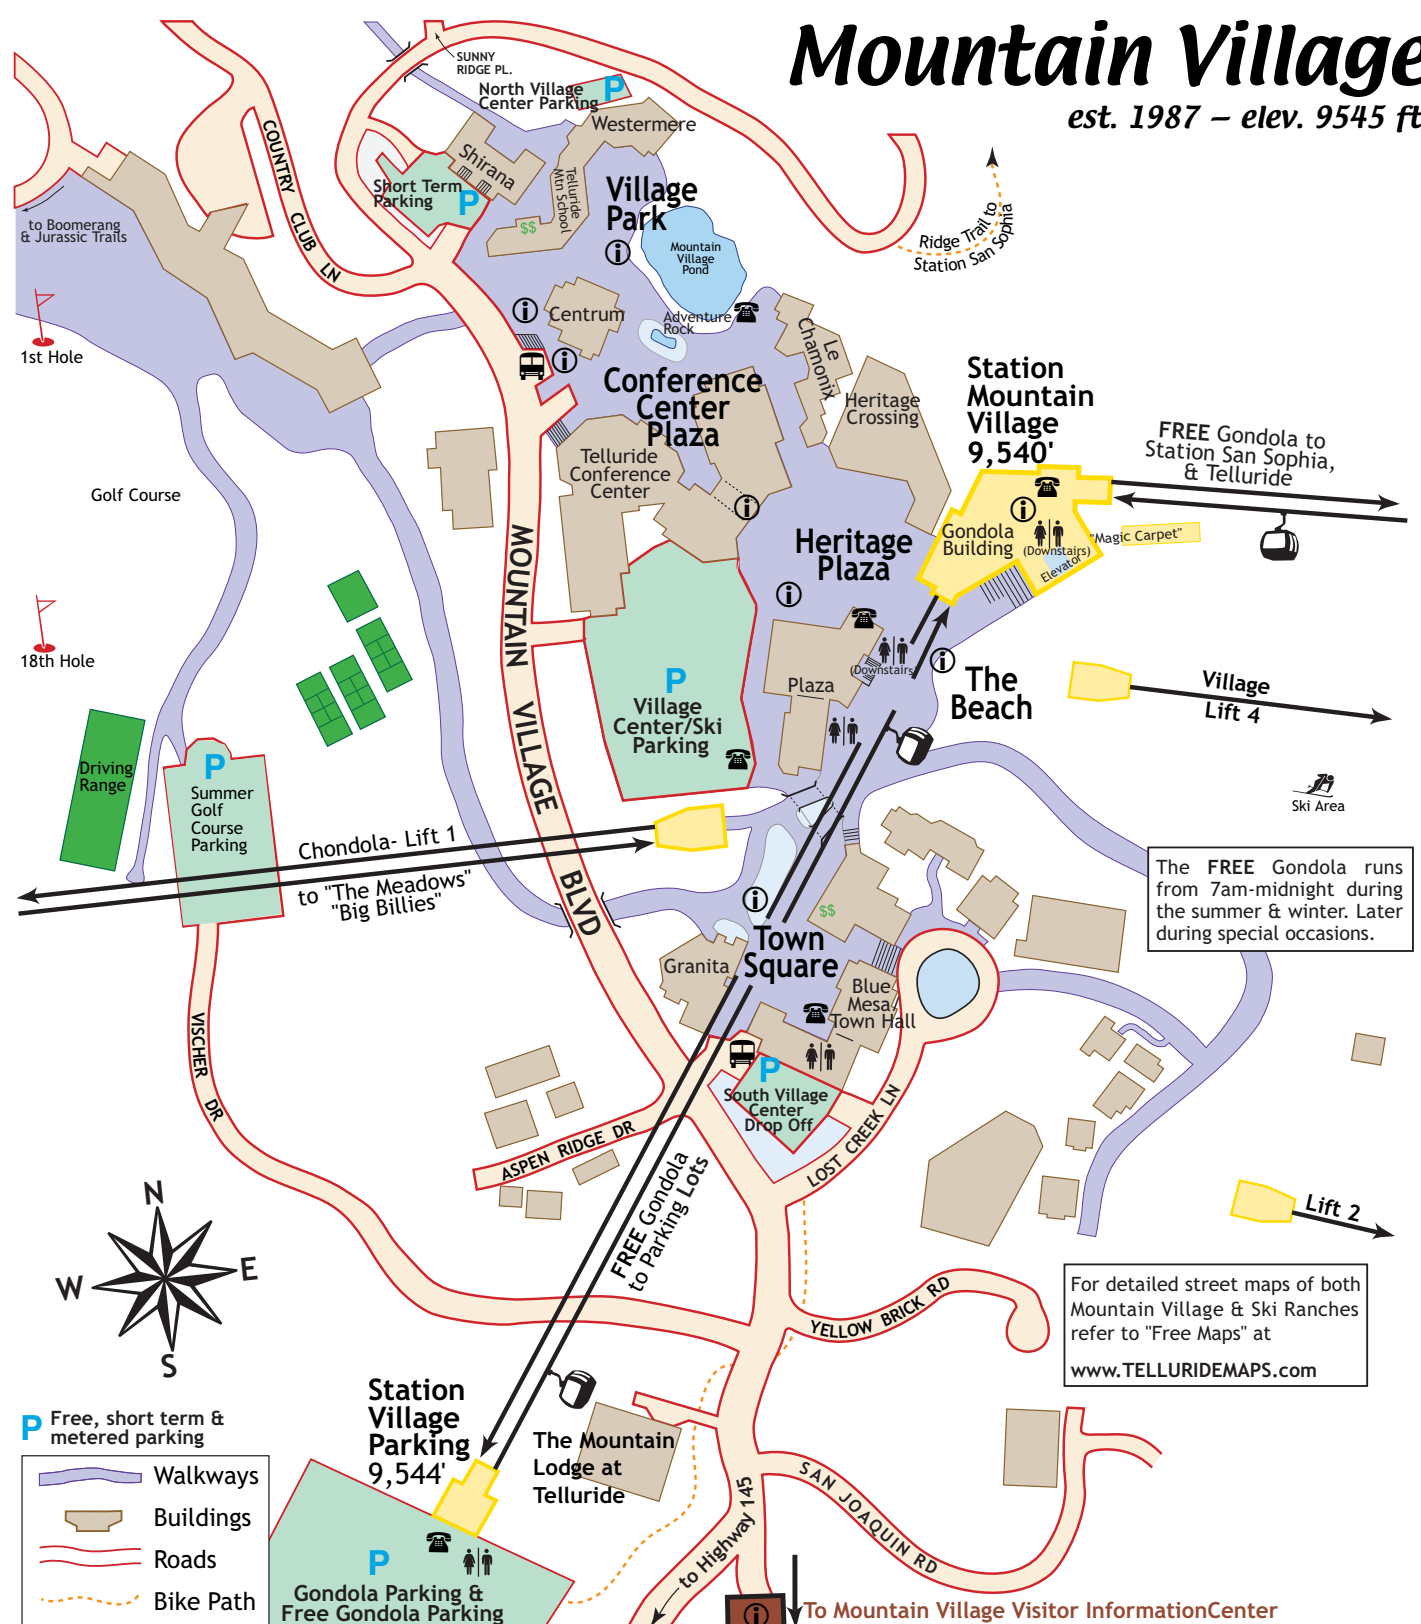

Mountain Village

est. 1987 – elev. 9545 ft.

The FREE Gondola runs from 7am-midnight during the summer & winter. Later during special occasions.

For detailed street maps of both Mountain Village & Ski Ranches refer to "Free Maps" at www.TELLURIDEMAPS.com

- P** Free, short term & metered parking
- Walkways
- Buildings
- Roads
- Bike Path